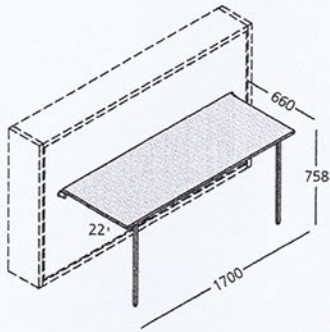

Accessories - POPPI STANDARD

Desk - Folding desk top

Folding desk top with folding legs applied to the front of the Poppi 90 and Poppi 120 (Poppi + Desk) models.
Maximum desk top capacity 50 kg.

N.B.: Dimensions can not be changed.

Side view

BOOK - Upper bookcase

Bookcase element to be added to the POPPI 90 bed to achieve the height of 2200 mm (Poppi + Book)

N.B.: Dimensions can not be changed.