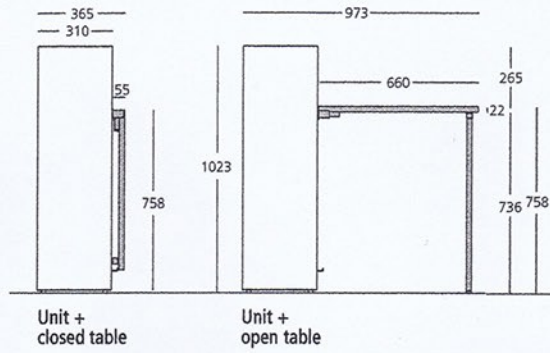

Accessories - POPPI STANDARD

Desk - Folding desk top

Folding desk top with folding legs applied to the front of the Poppi 90 and Poppi 120 (Poppi + Desk) models.
Maximum desk top capacity 50 kg.

N.B.: Dimensions can not be changed.

Side view

BOOK - Upper bookcase

Bookcase element to be added to the POPPI 90 bed to achieve the height of 2200 mm (Poppi + Book)

N.B.: Dimensions can not be changed.