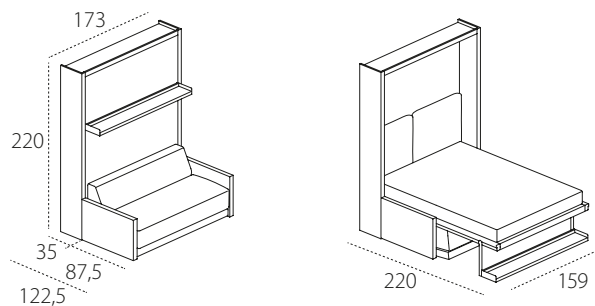

OSLO DIVANO 173

OSLO DIVANO 301

OSLO DIVANO 215

TECHNICAL INFORMATION

Oslo is a sofa composed of a large section with full-size seat pad cushion and armrest and another armchair section with armrest, integrated to the double-function transforming double bed system, with tilting opening and with CF97 slatted bed base.

The sofa is produced in two versions, both of which have a pillow compartment underneath the seat part. The W 301 cm version features W 27 cm armrests, while the W 173 cm has W 6 cm armrests.

Both the large section with 27 cm armrest and full W 173 sofa are perfectly aligned with the tilting transforming bed system positioned behind it.

The model also features rectangular and oval loose cushions and a pouf which can be tucked away under the open bed.

Oslo divano is self-supporting.

Available mattresses - H cm 18, double mattress cm 154 x 202 kg 29-32, in versions springs, memory, memory 7 zones, memory deluxe, latex and mattresses complying with usa relevant regulations.

Mattress locking belts in nylon.

Upholstered stuffed headboard for the bed, fixed directly to the back panel through snaps, cleaning according to the fabric label.

H of bed base from the floor cm 49,5.

Maximum capacity kg 300.