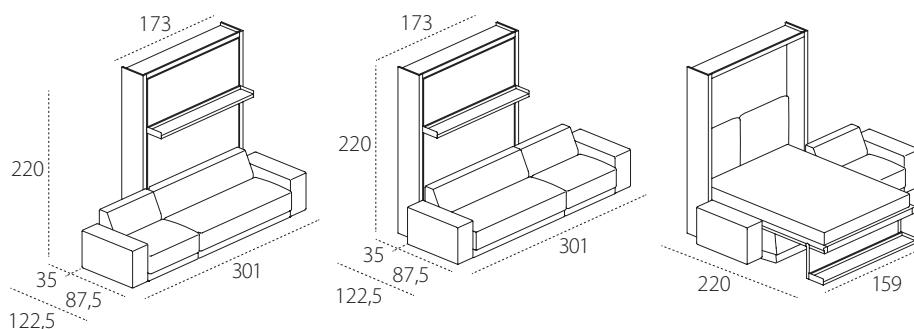

OSLO DIVANO 173

OSLO DIVANO 301

OSLO DIVANO 215

TECHNICAL INFORMATION

Oslo is a sofa composed of a large section with full-size seat pad cushion and armrest and another armchair section with armrest, integrated to the double-function transforming double bed system, with tilting opening and with CF97 slatted bed base.

The sofa is produced in two versions, both of which have a pillow compartment underneath the seat part. The W 301 cm version features W 27 cm armrests, while the W 173 cm has W 6 cm armrests.

Both the large section with 27 cm armrest and full W 173 sofa are perfectly aligned with the tilting transforming bed system positioned behind it.

The model also features rectangular and oval loose cushions and a pouf which can be tucked away under the open bed.

Oslo divano is self-supporting.

Available mattresses - H cm 18, double mattress cm 154 x 202 kg 29-32, in versions springs, memory, memory 7 zones, memory deluxe, latex and mattresses complying with usa relevant regulations.

Mattress locking belts in nylon.

Upholstered stuffed headboard for the bed, fixed directly to the back panel through snaps, cleaning according to the fabric label.

H of bed base from the floor cm 49,5.

Maximum capacity kg 300.