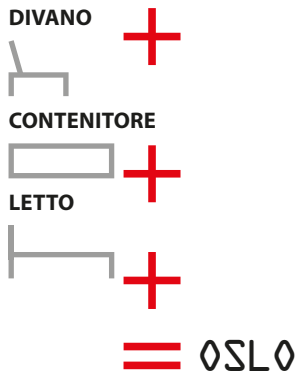

Opening the bed, automatically the seat slides forward and the backrest flattens out.

Both the seat pad and backrest are made from non-deformable foam in differing densities and upholstered in polyethylene terephthalate resin. All covers can be removed.

The model also features rectangular and oval loose cushions and a pouf which can be tucked away under the open bed.

Oslo divano is self-supporting.

Available mattresses - H cm 18, double mattress cm 154 x 202 kg 29-32, in versions springs, memory, memory 7 zones, memory deluxe, latex and mattresses complying with usa relevant regulations.

Mattress locking belts in nylon.

Upholstered stuffed headboard for the bed, fixed directly to the back panel through snaps, cleaning according to the fabric label.

H of bed base from the floor cm 49,5.

Maximum capacity kg 300.

H of sofa seat from the floor cm 40.

AVAILABLE FINISHES

STRUCTURE - Melamine white, oak sabbia, oak moro, perla, tortora and lacquered as per Cleicoloursystem. Wooden finishes: walnut wood, oak wood.

BACK PANEL - Melamine white, oak sabbia, oak moro, perla, tortora and lacquered as per Cleicoloursystem. Wooden finishes: walnut wood, oak wood.

FRONT AND SHELF - Melamine white, oak sabbia, oak moro, perla, tortora. Glossy white Dialux, for front only. Lacquered as per Cleicoloursystem. Wooden finishes: walnut wood, oak wood.

SOFA COVER - Removable fabric and leather as per samples collection.