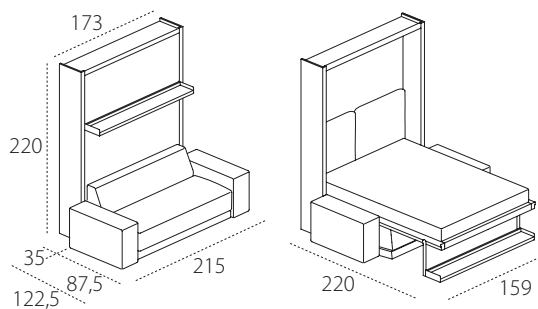

OSLO DIVANO 173

OSLO DIVANO 301

OSLO DIVANO 215

TECHNICAL INFORMATION

Oslo is a sofa composed of a large section with full-size seat pad cushion and armrest and another armchair section with armrest, integrated to the double-function transforming double bed system, with tilting opening and with CF97 slatted bed base.

The sofa is produced in two versions, both of which have a pillow compartment underneath the seat part. The W 301 cm version features W 27 cm armrests, while the W 173 cm has W 6 cm armrests.

Both the large section with 27 cm armrest and full W 173 sofa are perfectly aligned with the tilting transforming bed system positioned behind it.

The model also features rectangular and oval loose cushions and a pouf which can be tucked away under the open bed.

Oslo divano is self-supporting.

Available mattresses - H cm 18, double mattress cm 154 x 202 kg 29-32, in versions springs, memory, memory 7 zones, memory deluxe, latex and mattresses complying with usa relevant regulations.

Mattress locking belts in nylon.

Upholstered stuffed headboard for the bed, fixed directly to the back panel through snaps, cleaning according to the fabric label.

H of bed base from the floor cm 49,5.

Maximum capacity kg 300.