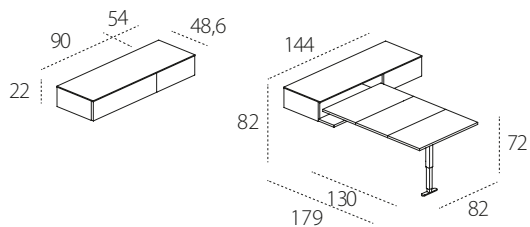

APP

shelf with drawer for pull-out table - 90

APP

shelf with drawer for pull-out table - 144

MENSOLA
CASSETTOTAVOLO
ESTRAIBILE

= APP

TECHNICAL INFORMATION

App is a pull-out table fitted into a case element with closing flapping door, with or without lateral drawer, to be fixed on the wall or on a boiserie panel.

Possibility to join a drawer on right or left side.

The table has a sliding system on adjustable telescopic rails, a safety stop device and a built-in telescopic supporting leg.

When opening the flap door, the rails of table top are pulled out and the leg is released to rest on the floor, becoming table support.

One of the table tops is fixed to the structure and, combined with the other two table panels with book-style opening, forms the table top in its whole size.

APP can be integrated in Living and Young programs and matched with other transformable systems of the Clei collection.

Mechanism: telescopic rails and supporting leg.

Leg made of anodized aluminium.

Maximum load of closed element fixed to the wall kg 100.

Maximum capacity of the table kg 100.

H table from the floor cm 72.