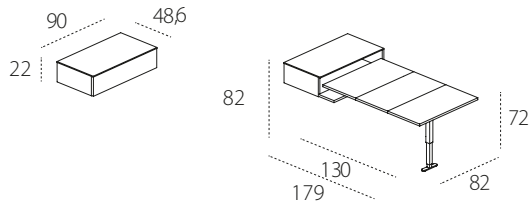

APP

shelf with drawer for pull-out table - 90

APP

shelf with drawer for pull-out table - 144

MENSOLA
CASSETTOTAVOLO
ESTRAIBILE

= APP

TECHNICAL INFORMATION

App is a pull-out table fitted into a case element with closing flapping door, with or without lateral drawer, to be fixed on the wall or on a boiserie panel.

Possibility to join a drawer on right or left side.

The table has a sliding system on adjustable telescopic rails, a safety stop device and a built-in telescopic supporting leg.

When opening the flap door, the rails of table top are pulled out and the leg is released to rest on the floor, becoming table support.

Mechanism: telescopic rails and supporting leg.

Leg made of anodized aluminium.

Maximum load of closed element fixed to the wall kg 100.

Maximum capacity of the table kg 100.

H table from the floor cm 72.