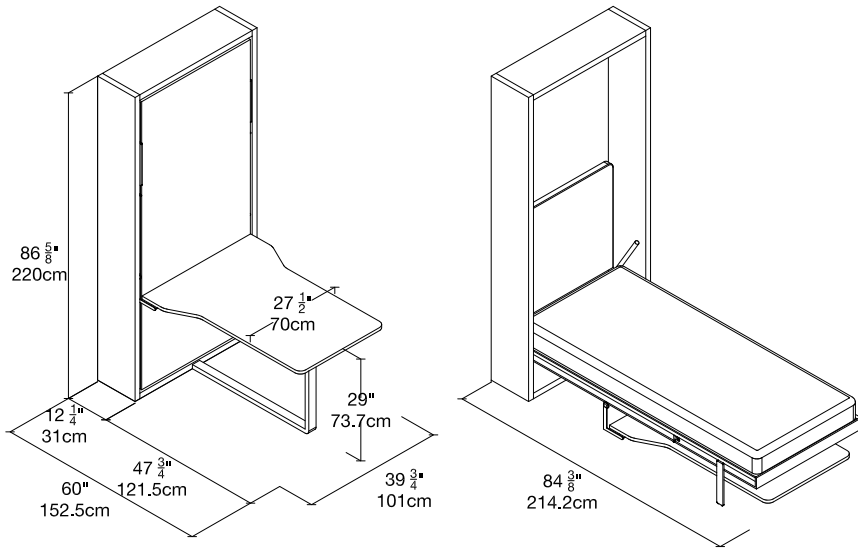

Telemaco Work

Twin Vertical Wall Bed with Desk

@Clei S.r.l.

Telemaco Work

SPECS

ALSO AVAILABLE

Telemaco Desk (90 or 120)

Telemaco Desk (90 or 120)